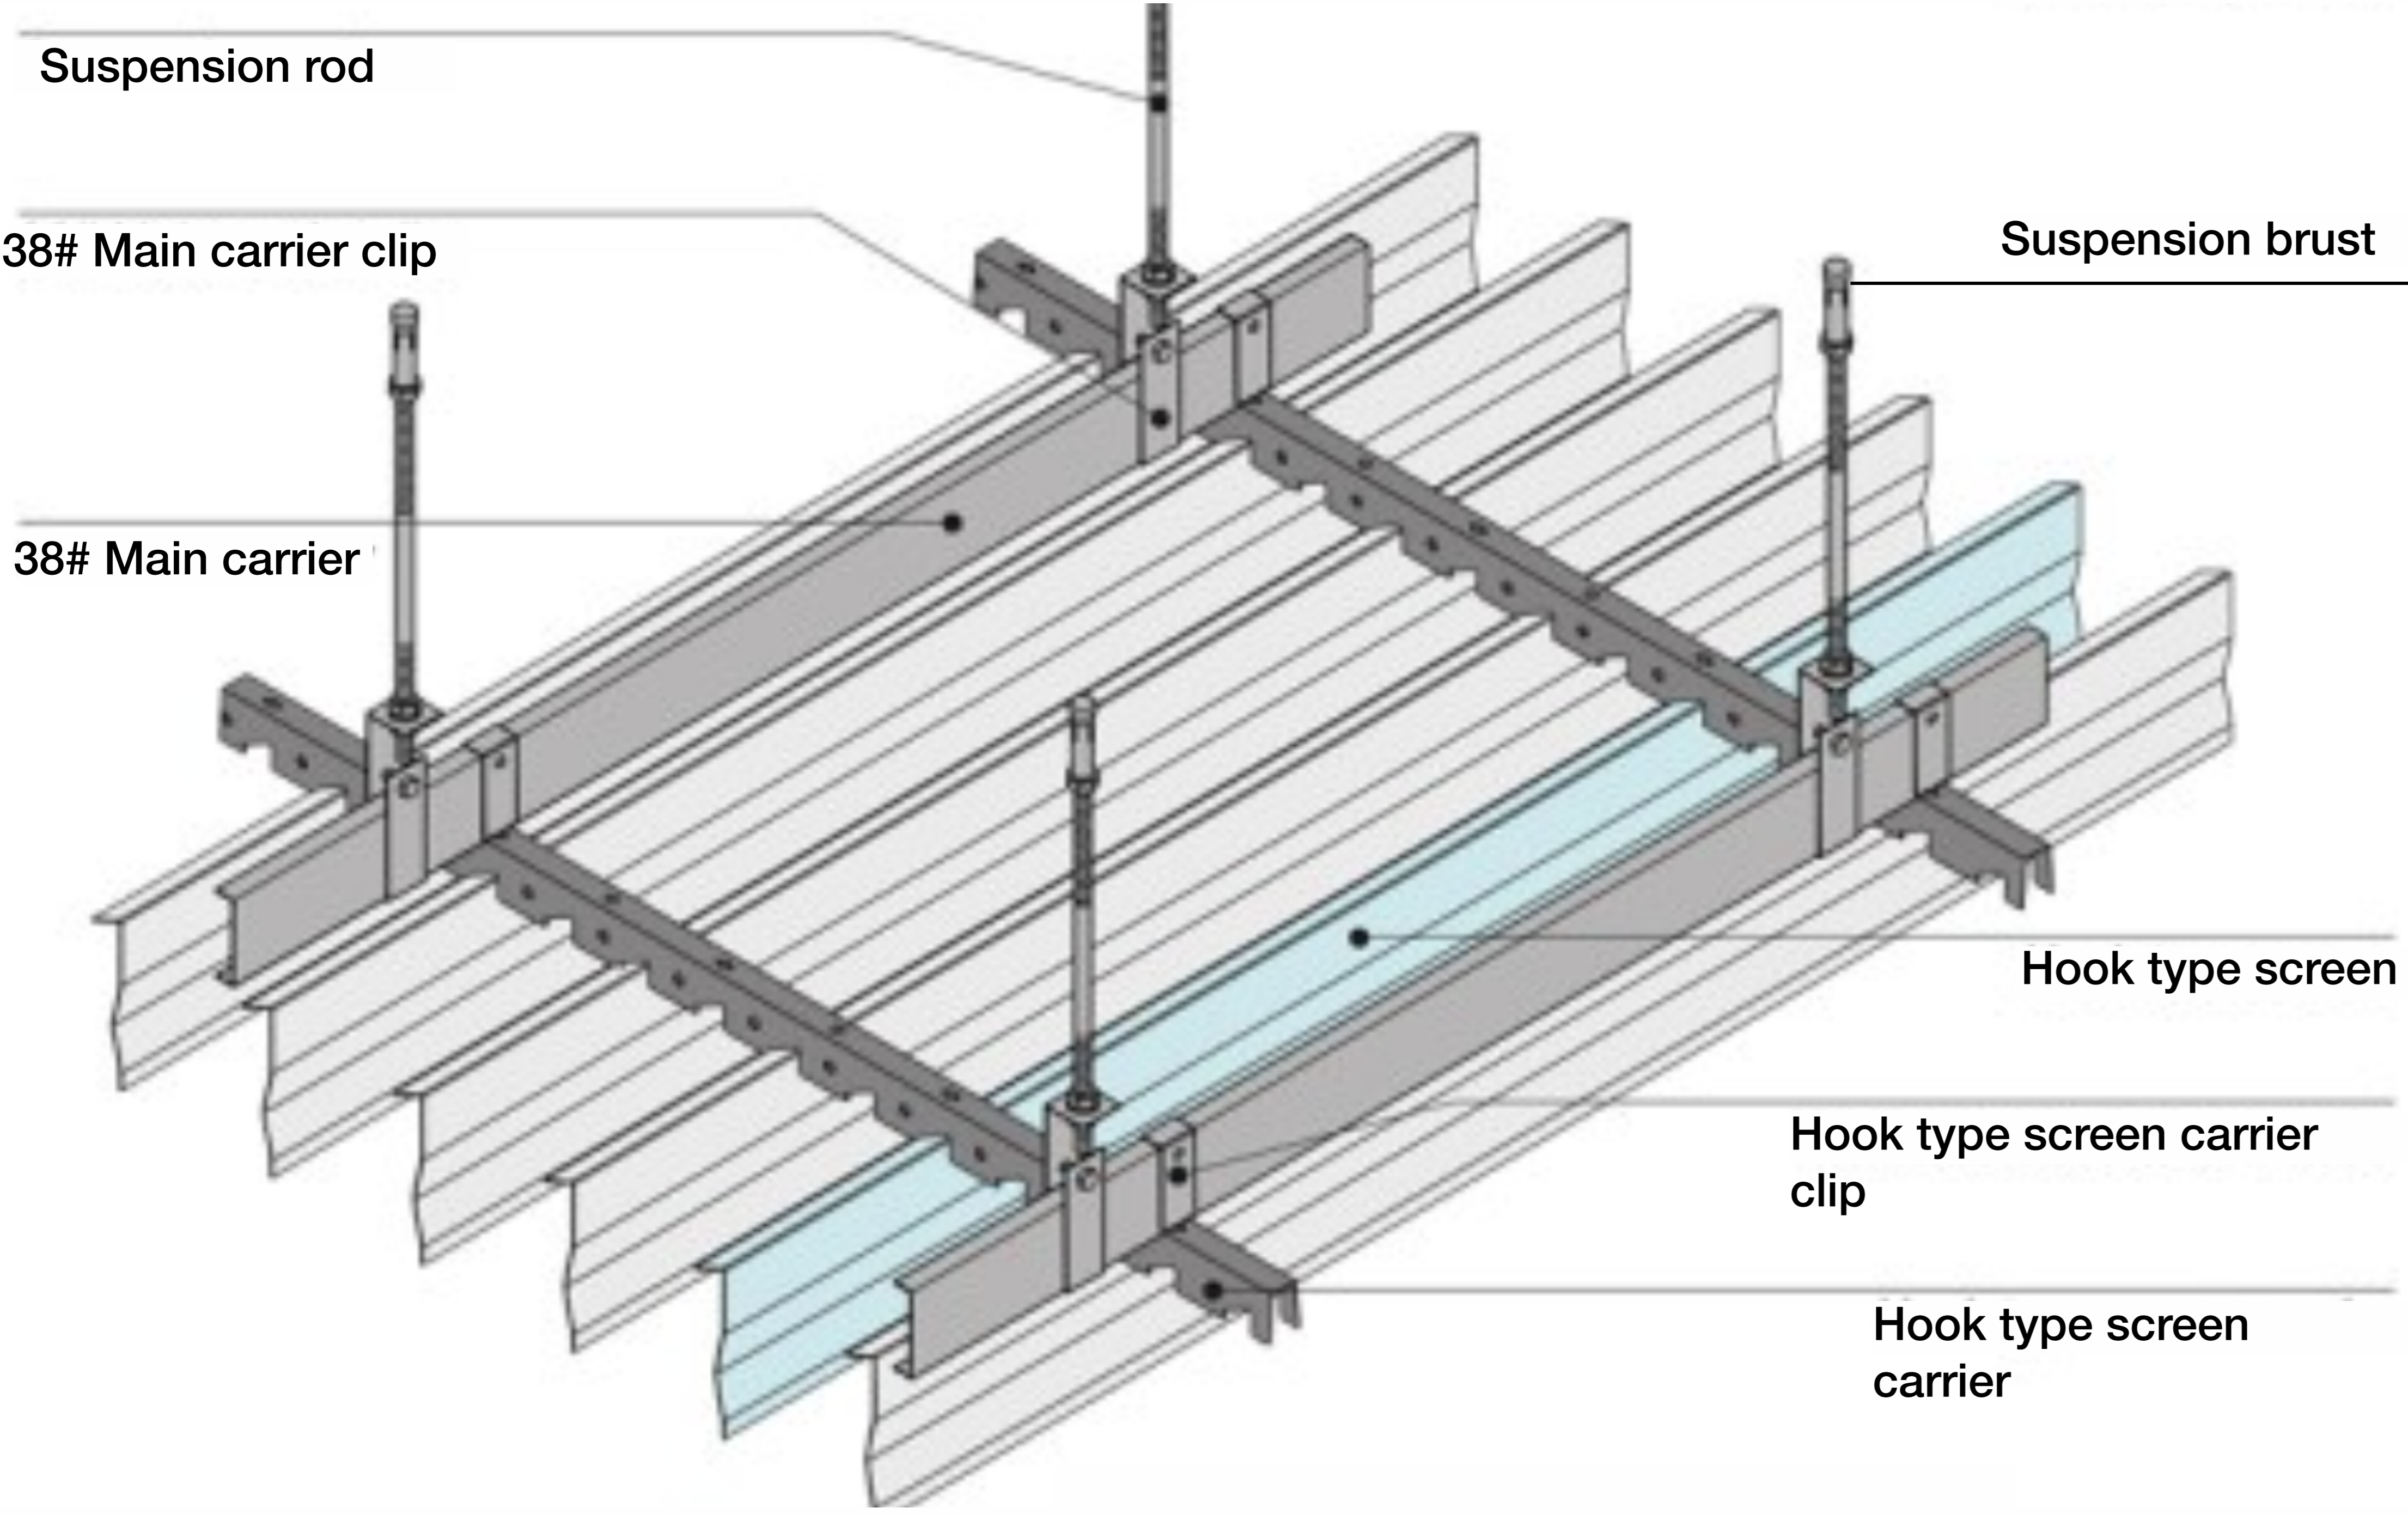

Hook type screen ceiling installation diagrams

124H hook type screen ceiling

120H hook type screen ceiling