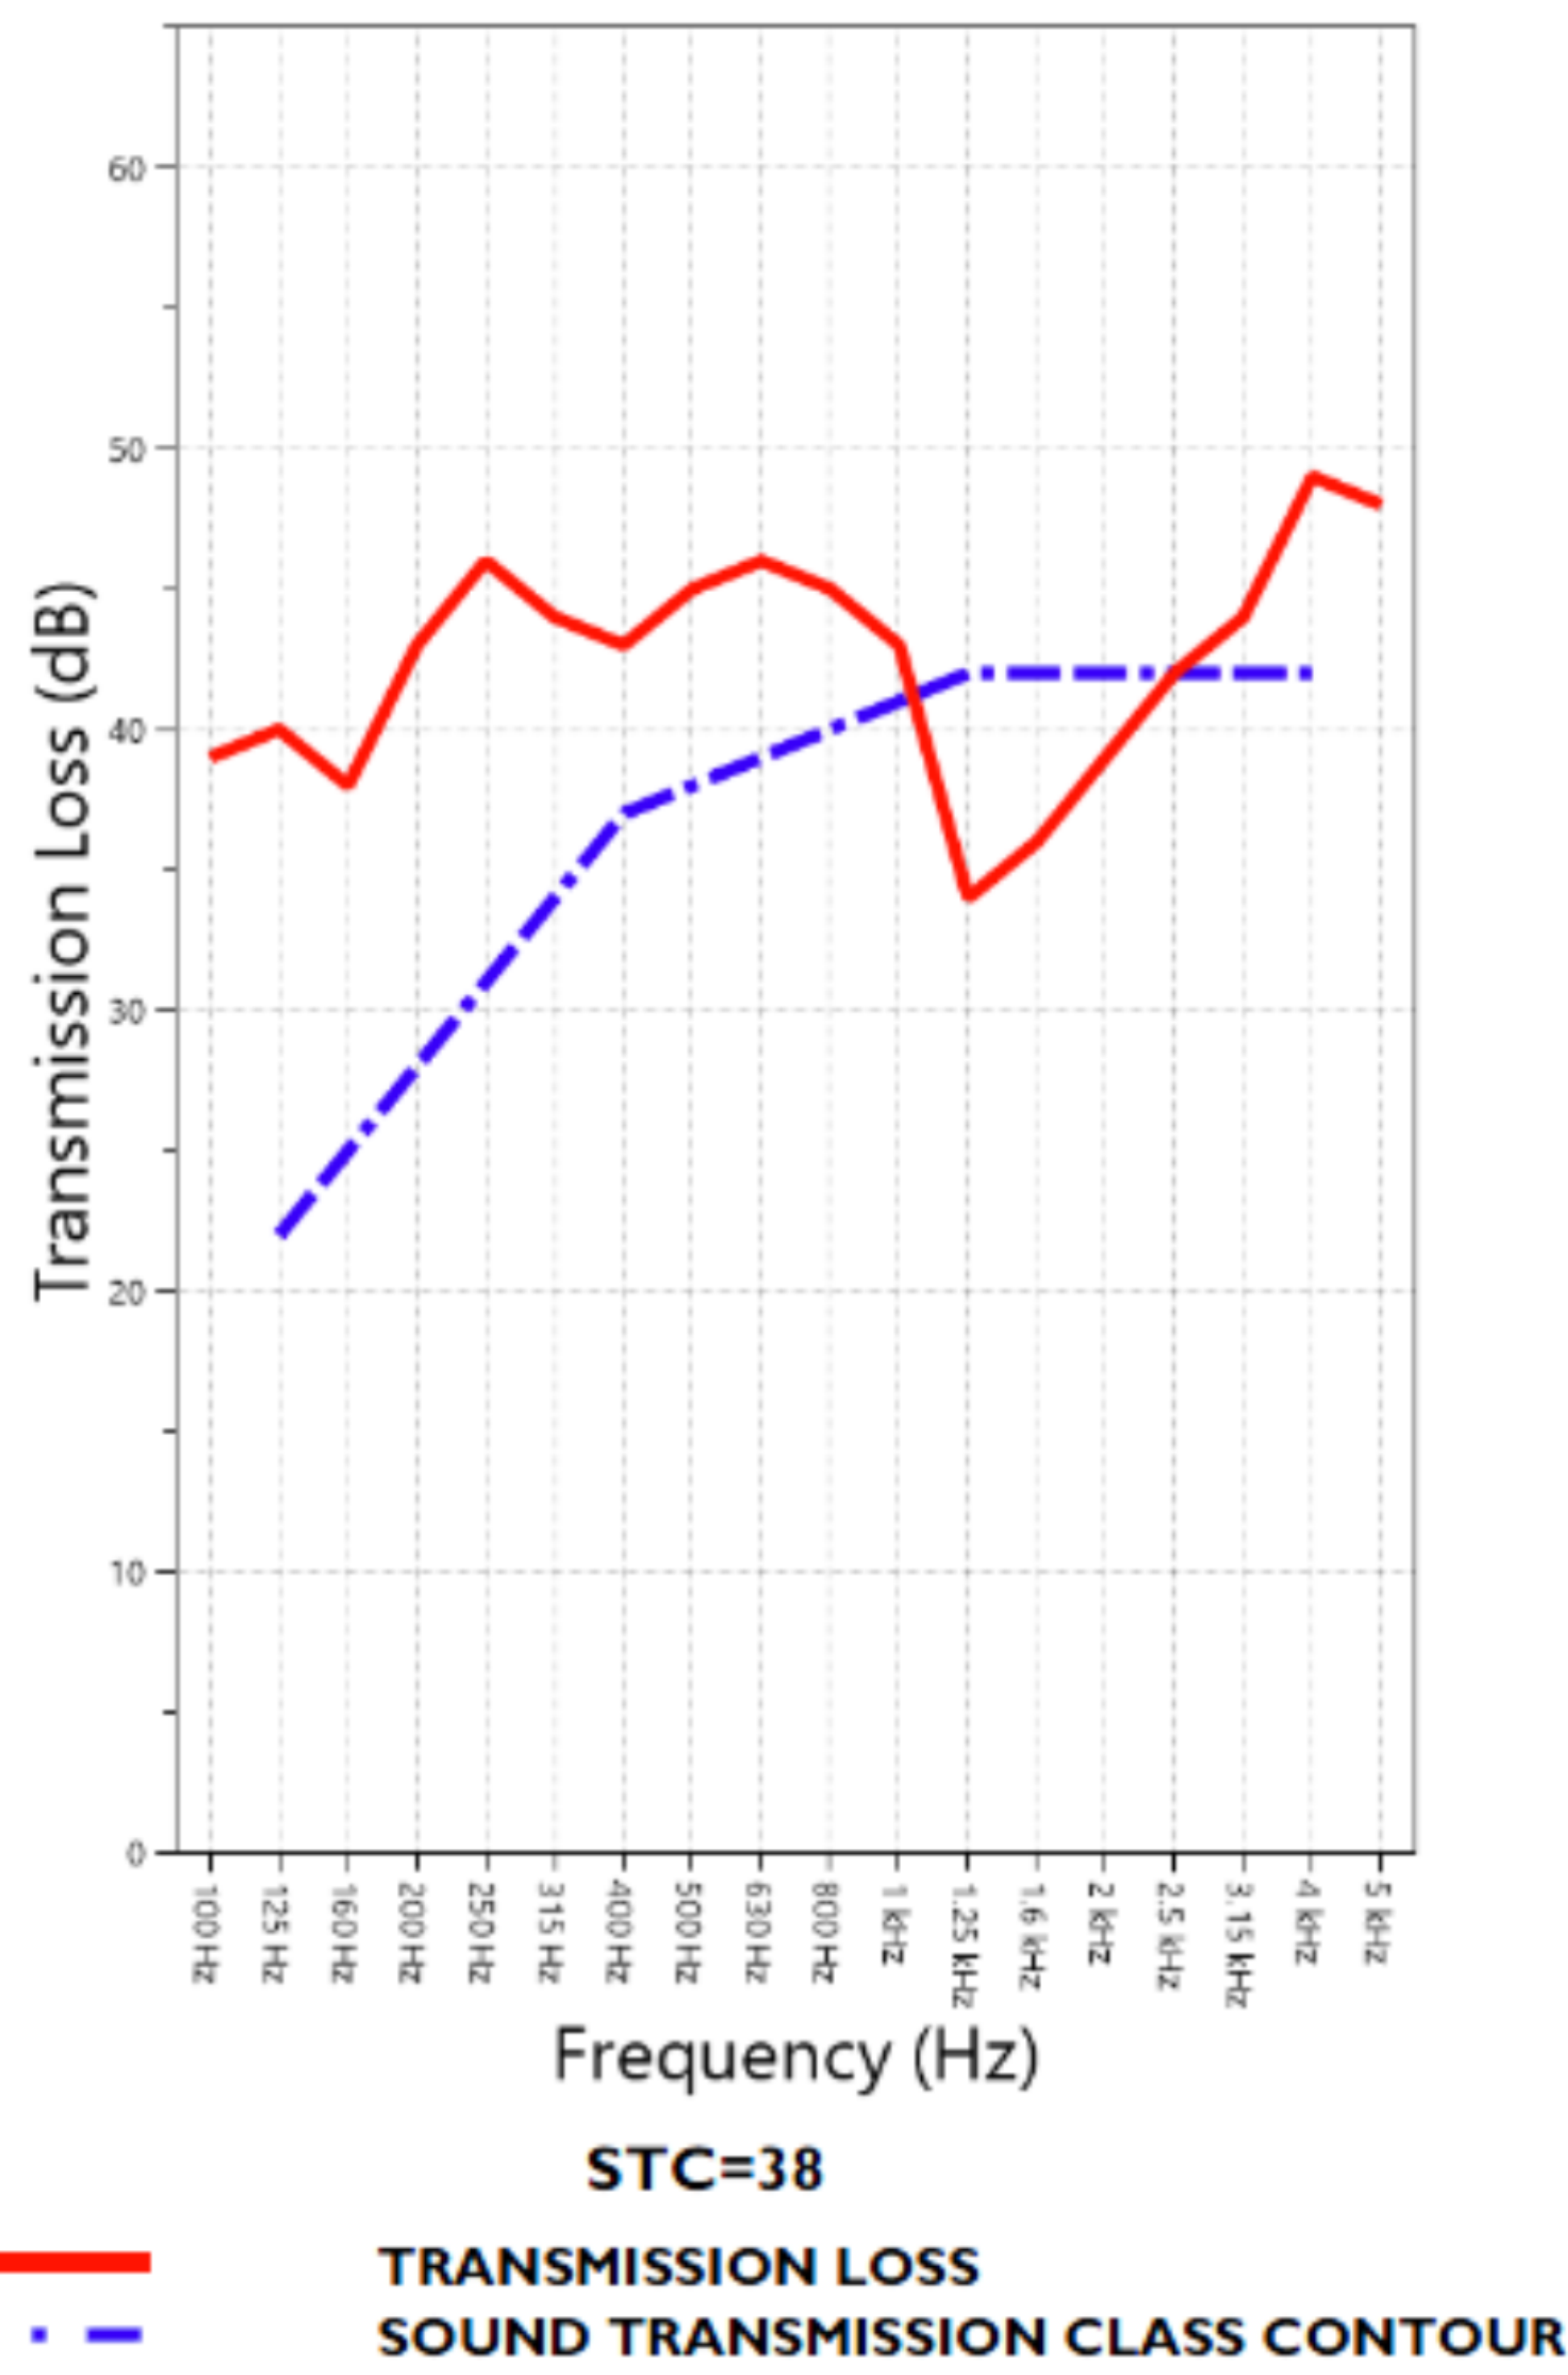

40 סדרה - Mullion Mate

Figure 17: Transmission Loss versus Frequency for 65 STC Wall, Window Mullion (Tube), Mullion Mate® Series 40 and Glass

Figure 16: Transmission Loss versus Frequency for 65 STC Wall, Mullion Mate® Series 40, and Glass

Figure 18: Performance Comparison of 65 STC Wall; Wall with Glass, and Mullion Mate® Series 40; Wall with Glass, Window Mullion, and Mullion Mate® Series 40