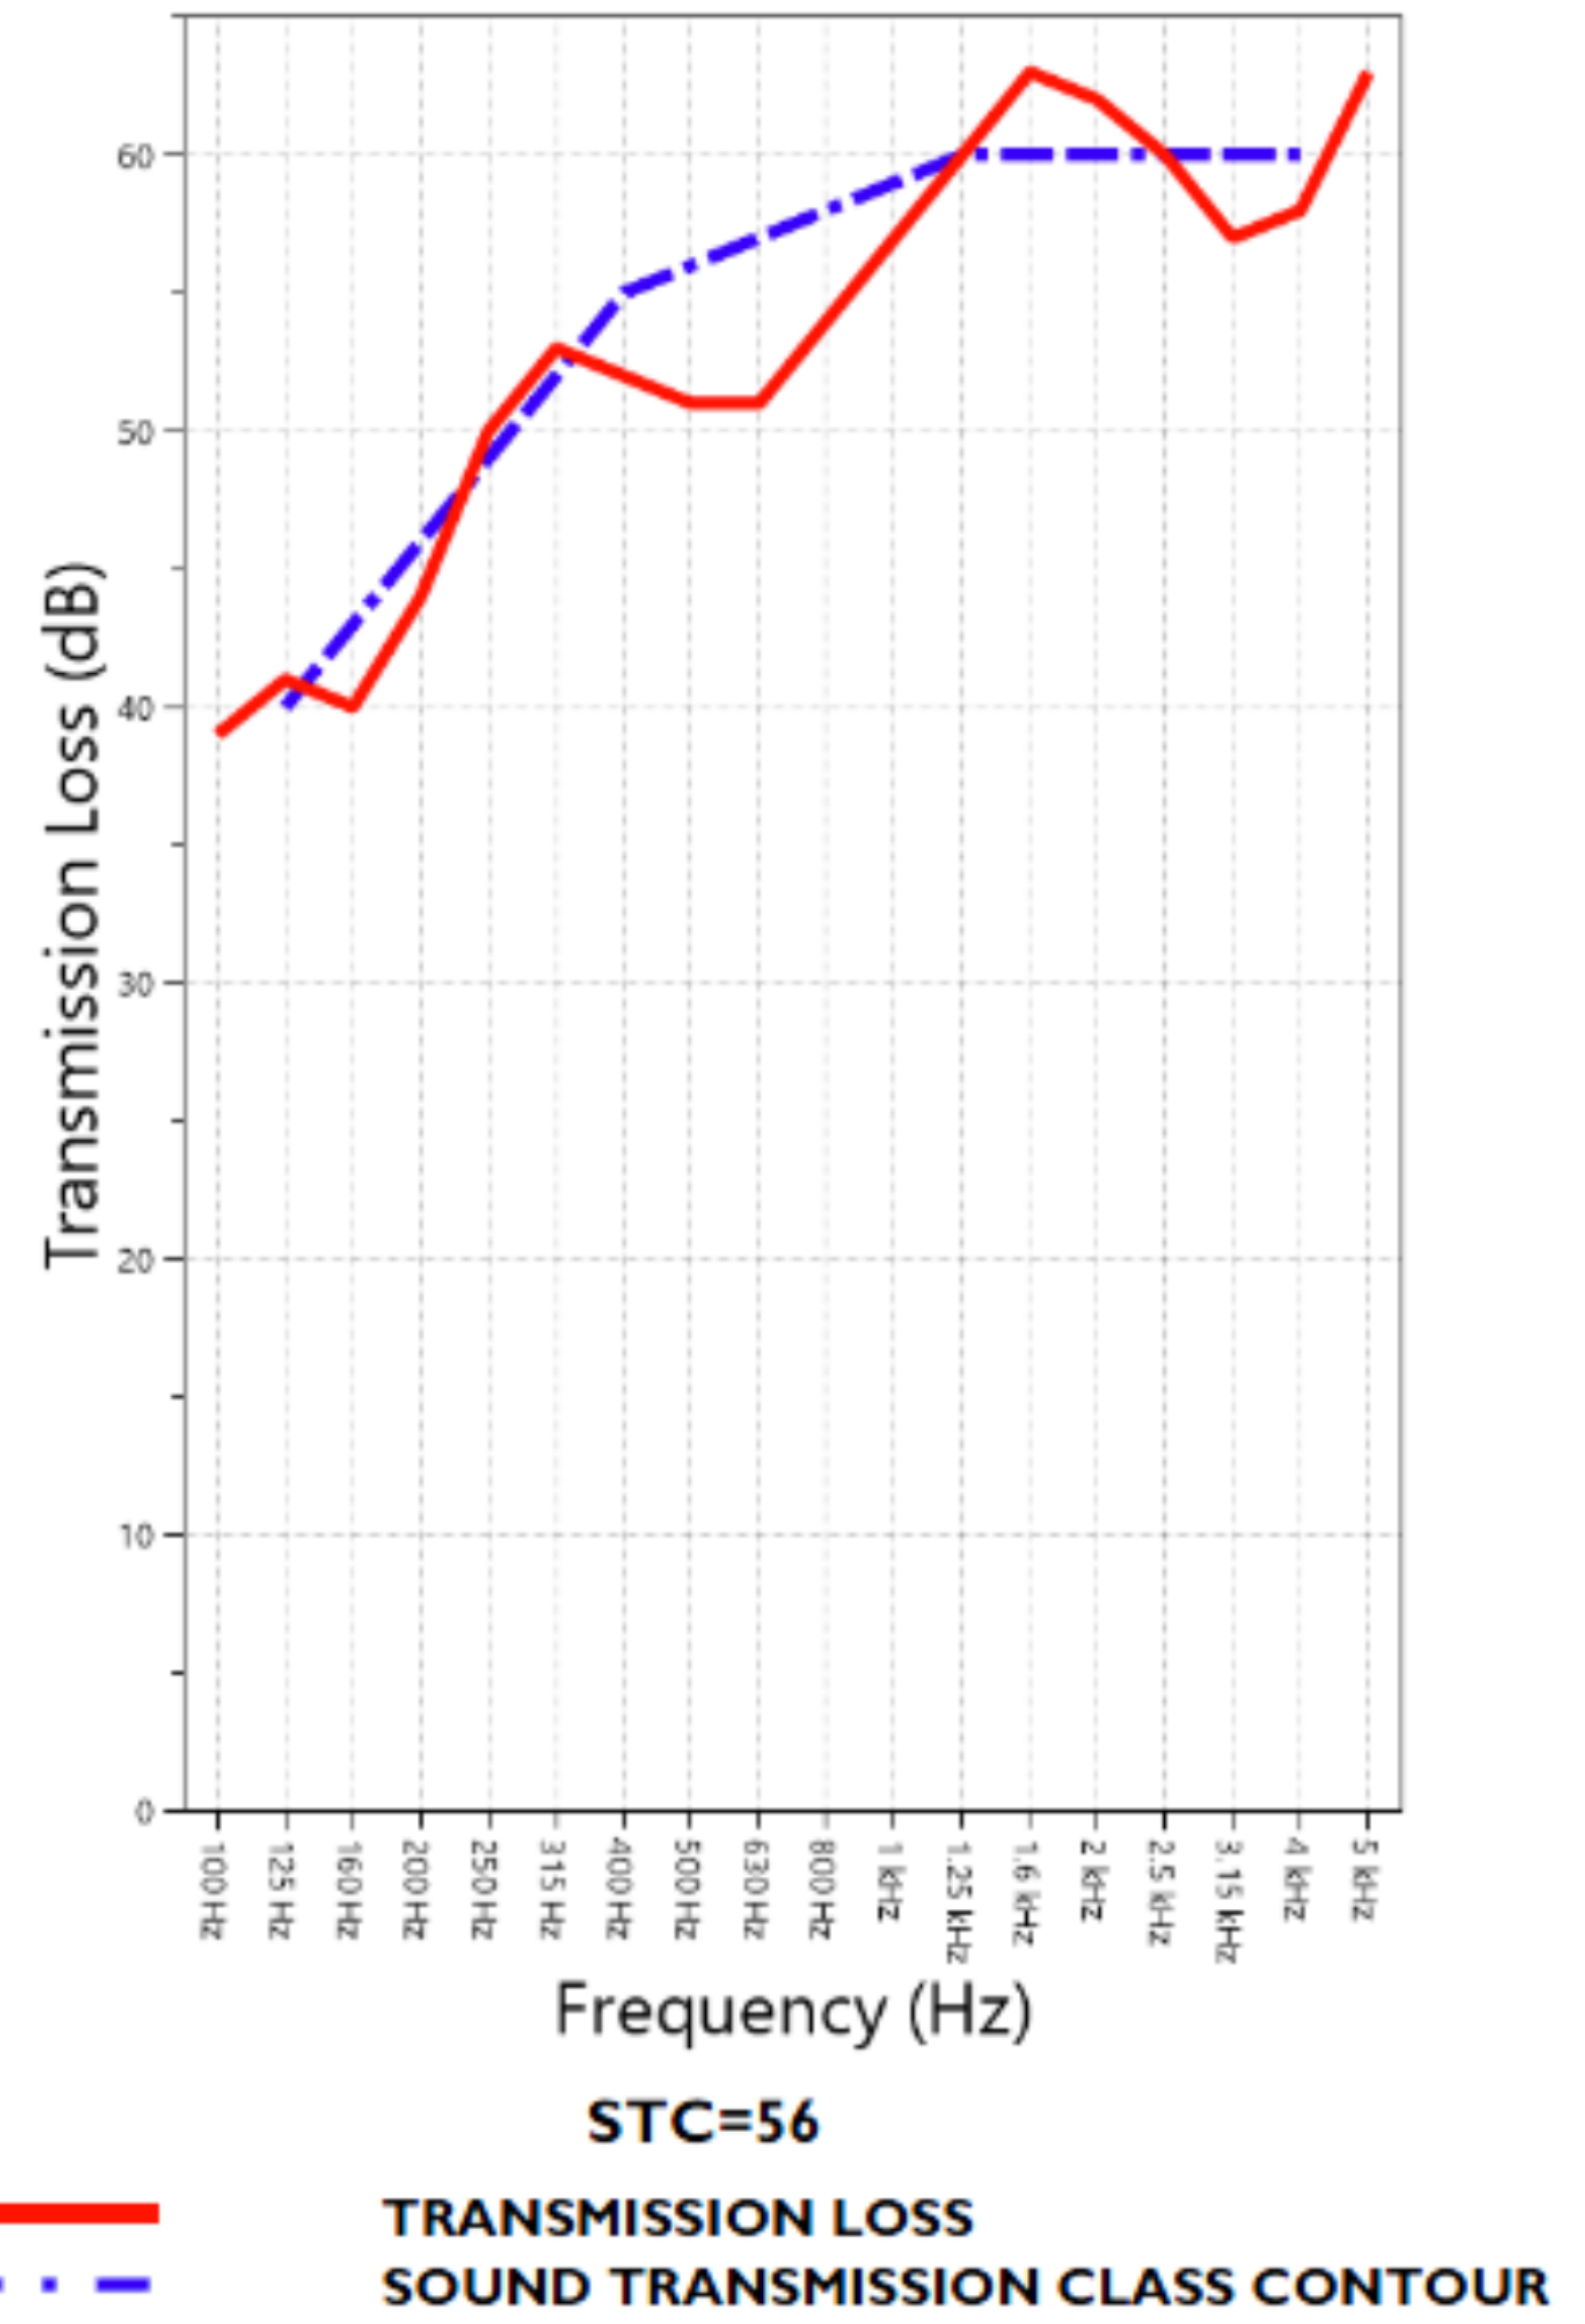

40 סדרה - Mullion Mate

Figure 17: Transmission Loss versus Frequency for 65 STC Wall, Window Mullion (Tube), Mullion Mate® Series 40 and Glass

Figure 16: Transmission Loss versus Frequency for 65 STC Wall, Mullion Mate® Series 40, and Glass

Figure 18: Performance Comparison of 65 STC Wall; Wall with Glass, and Mullion Mate® Series 40; Wall with Glass, Window Mullion, and Mullion Mate® Series 40