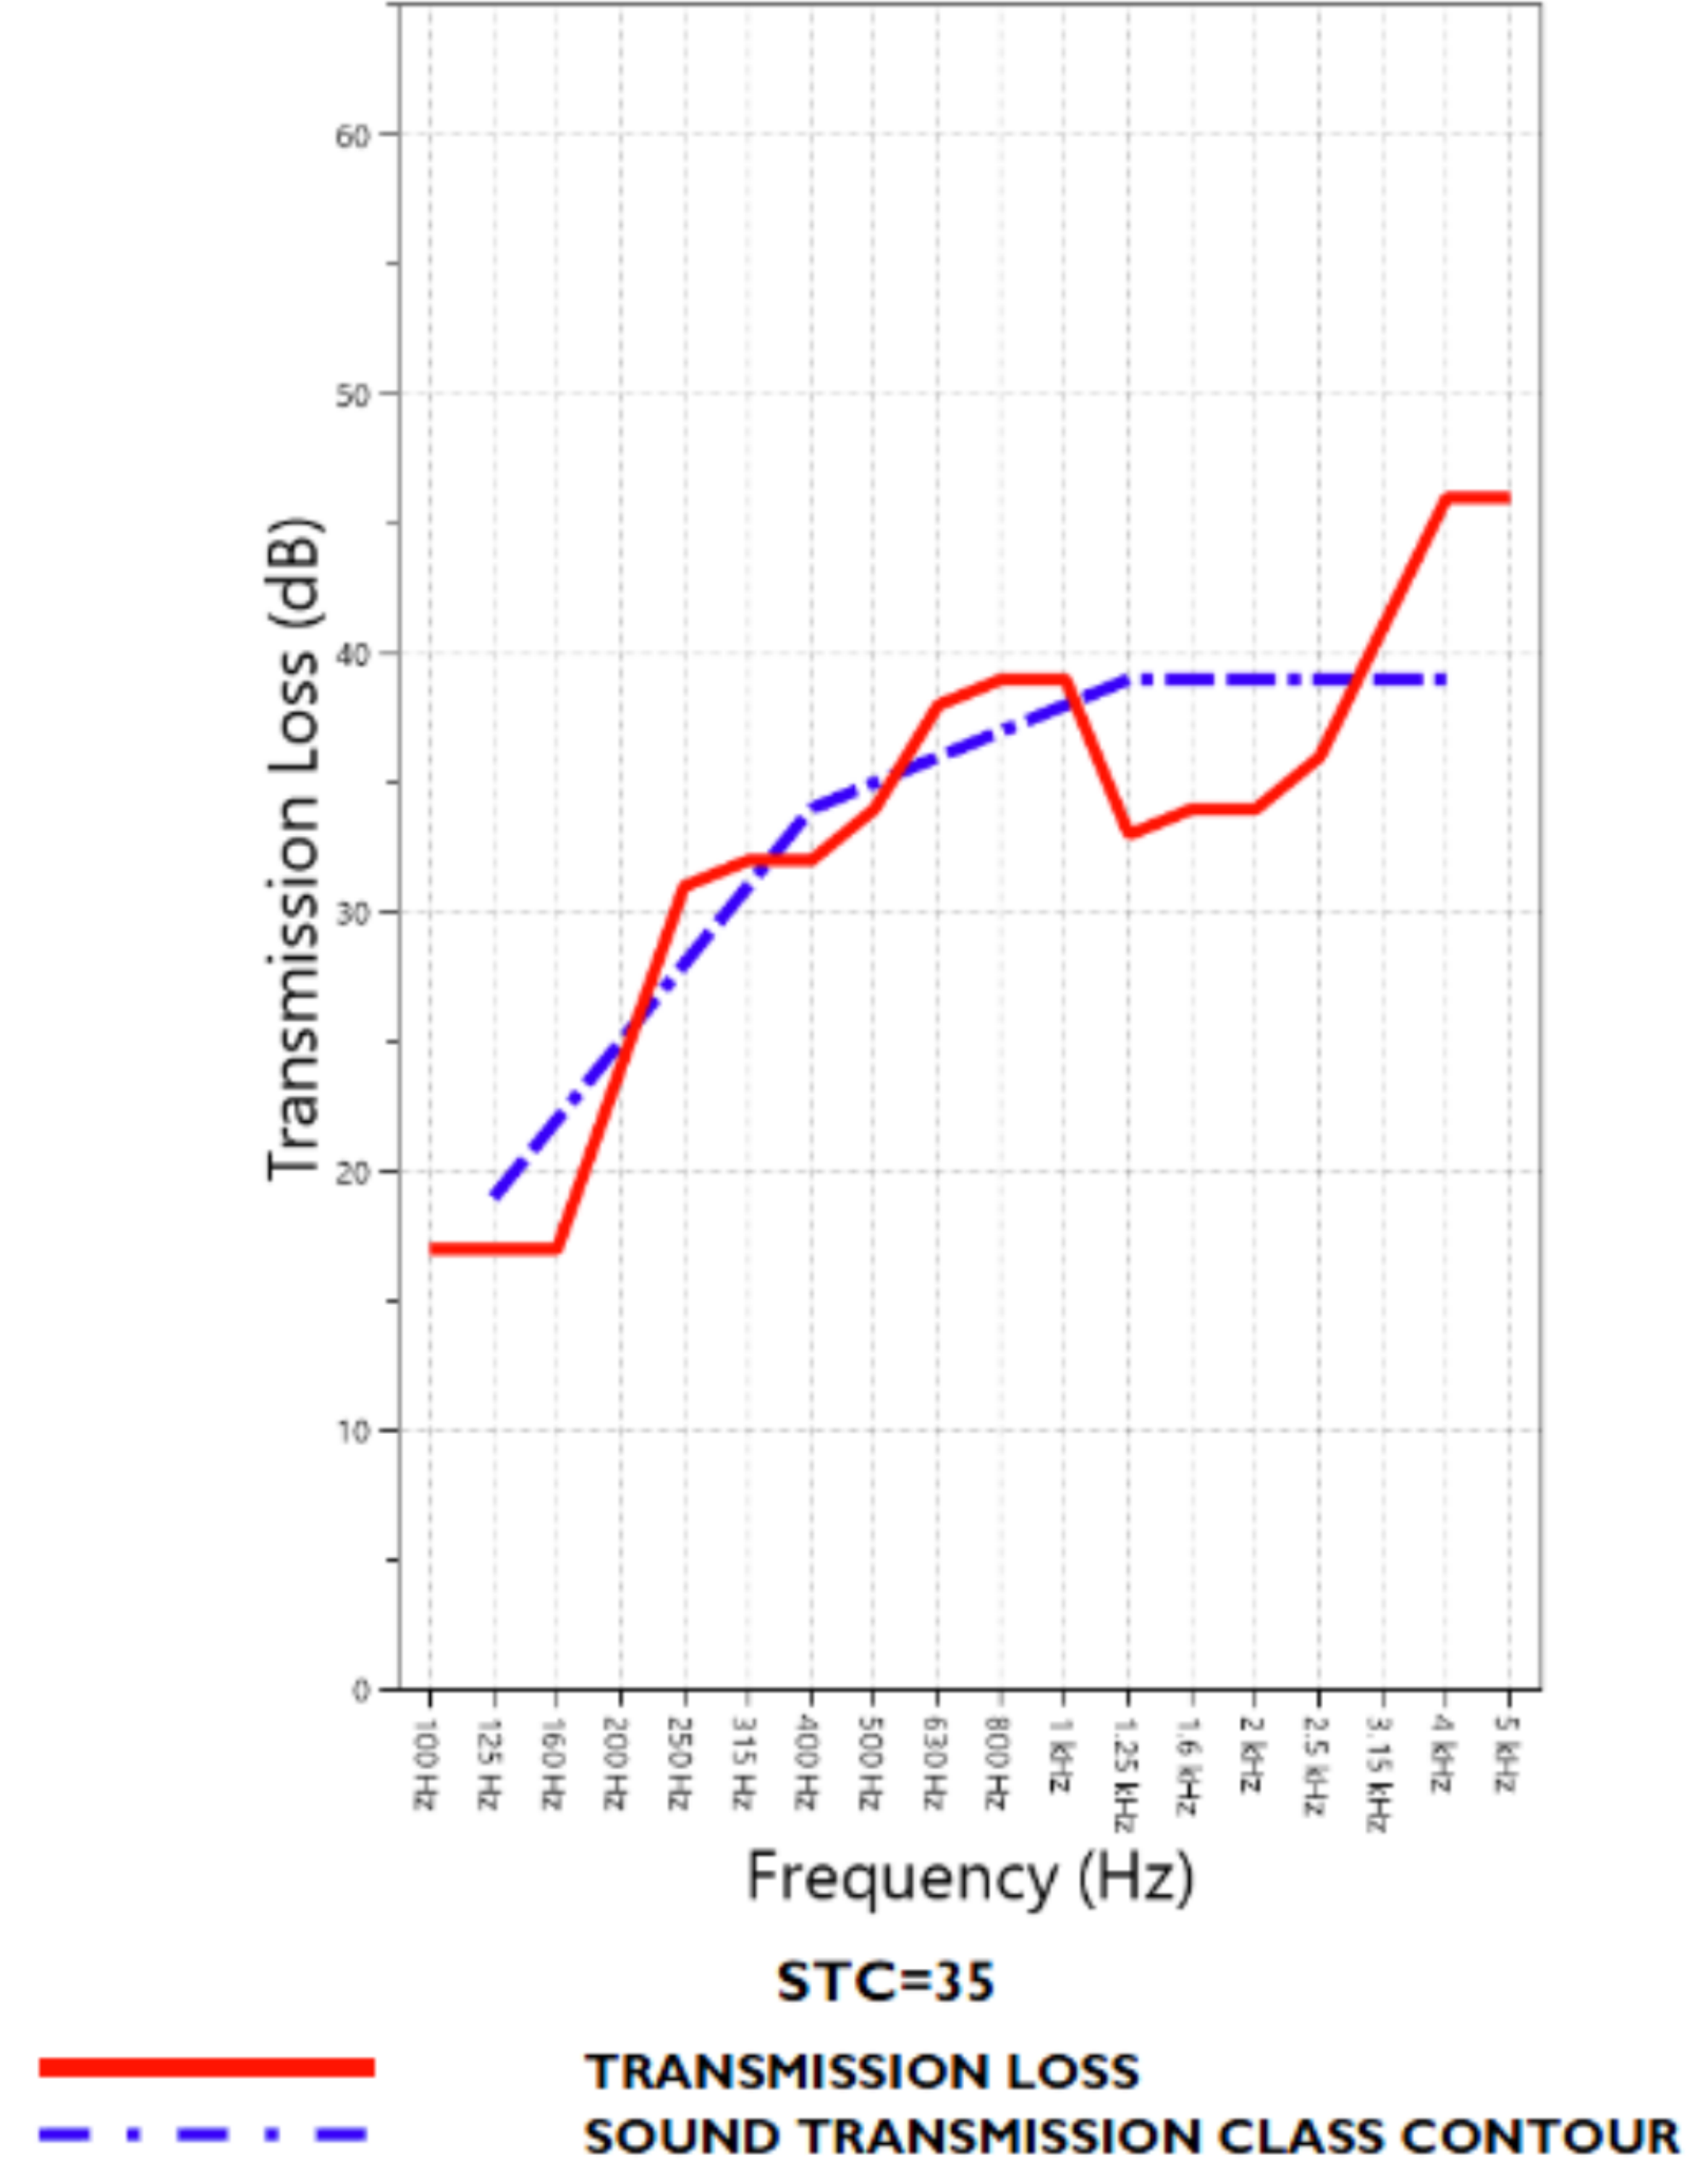

30 סדרה - Mullion Mate

Figure 12: Transmission Loss versus Frequency for 35 STC Wall, Mullion Mate® Series 30, and Glass

Figure 13: Transmission Loss versus Frequency for 35 STC Wall, Window Mullion (Tube), Mullion Mate® Series 30, and Glass

Figure 14 Performance Comparison of 35 STC Wall; Wall with Glass, and Mullion Mate® Series 30; Wall with Glass, Window Mullion, and Mullion Mate® Series 30