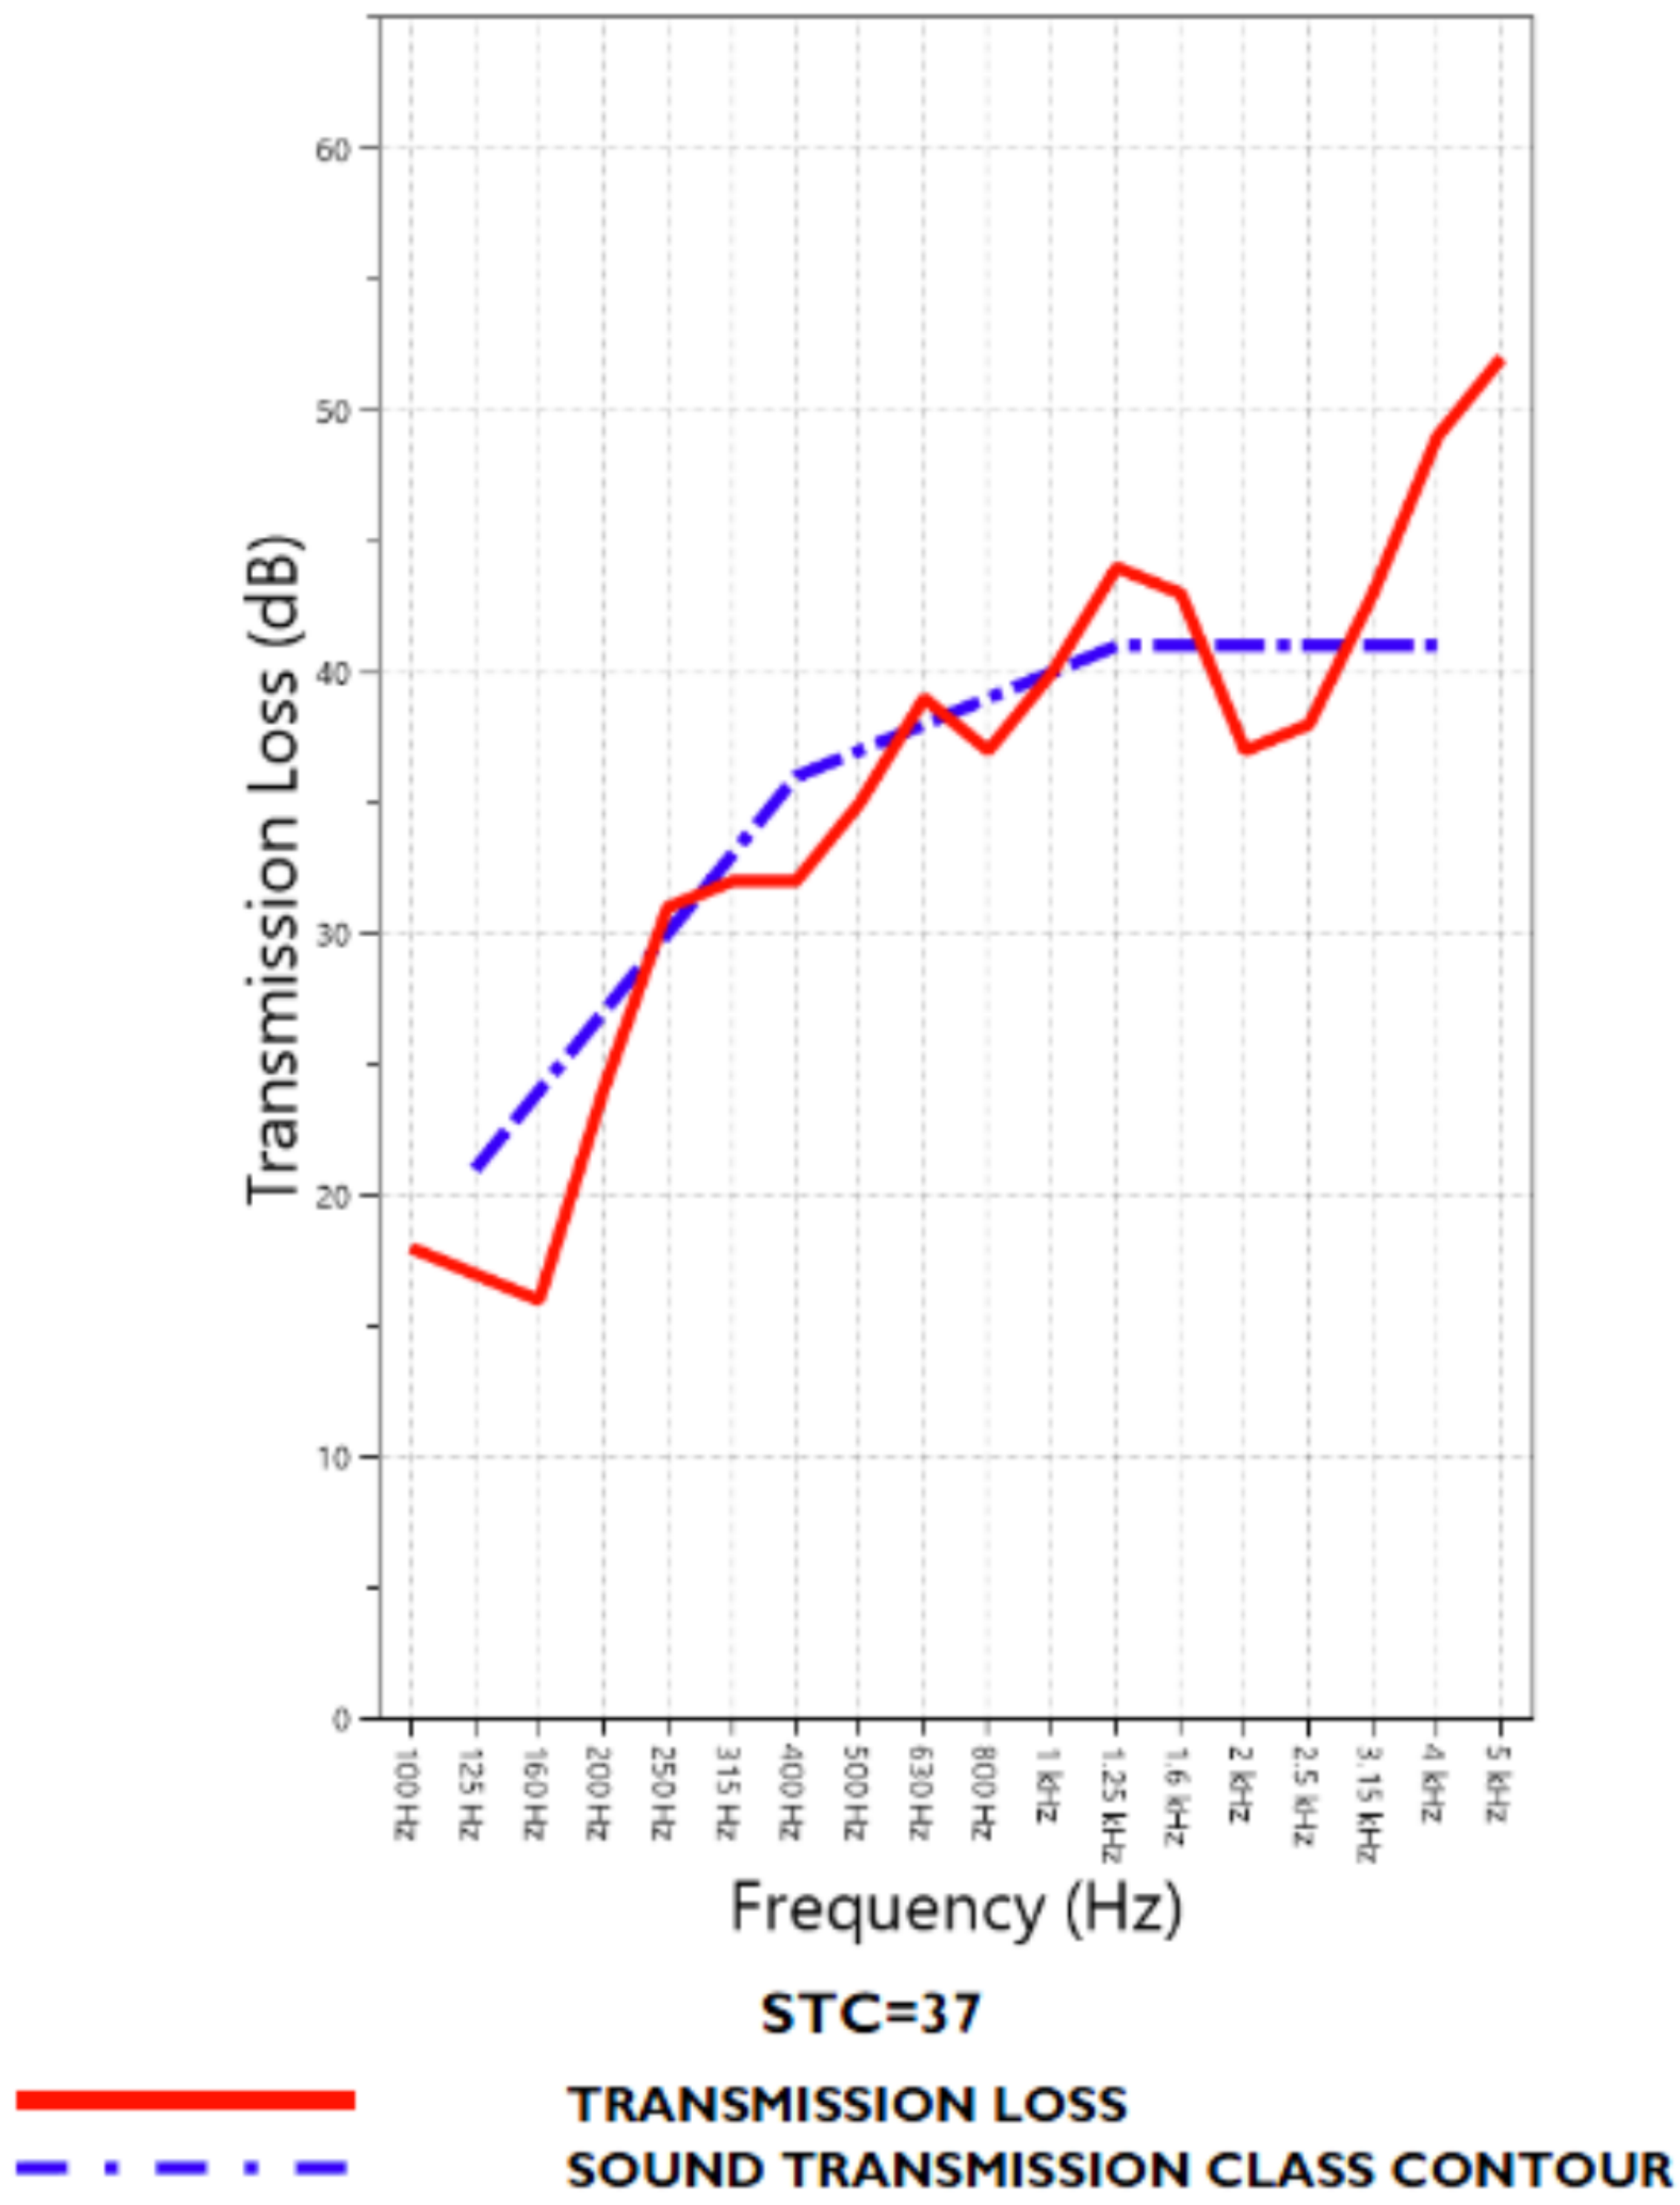

30 סדרה - Mullion Mate

Figure 12: Transmission Loss versus Frequency for 35 STC Wall, Mullion Mate® Series 30, and Glass

Figure 13: Transmission Loss versus Frequency for 35 STC Wall, Window Mullion (Tube), Mullion Mate® Series 30, and Glass

Figure 14 Performance Comparison of 35 STC Wall; Wall with Glass, and Mullion Mate® Series 30; Wall with Glass, Window Mullion, and Mullion Mate® Series 30